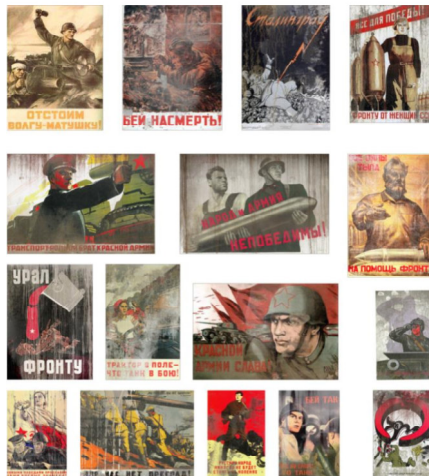

PRINTED DIORAMA ACCESORIES
STALINGRAD SERIES

STALINGRAD SIGNS
ART.NO.: 35762

Munitionslager

STALINGRAD

www.rt-diorama.de

RT- Diorama 1:35

PRINTED DIORAMA ACCESSORIES
STALINGRAD SERIES

STALINGRAD PROPAGANDA POSTERS
ART.NO.: 35763