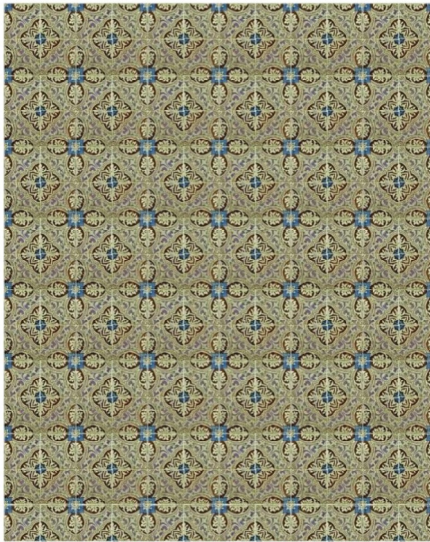

RT- Diorama

Printed Diorama Accessories
WWII - Series 1/35

Waal and Floor Tiles Nr. 10
Art.-Nr.: 35833