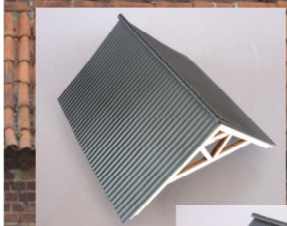

RT- Diorama

Diorama Accessories
WWII and modern Series

Trapezoidal sheet, black
Art-Nr.: 35272