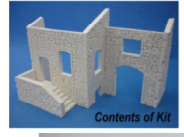

Includes:
Detailed Laser cut parts,
and plaster parts.
Basic dimensions: 29,5 x 25,5cm

Made in Germany

www.rt-diorama.de

RT- Diorama

**European
Country House** Art-No.: 35168
1/35 Scale

Includes:
Detailed Laser cut parts,
and plaster parts