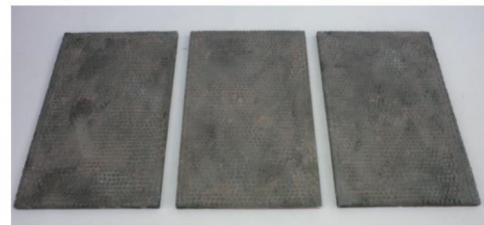

RT- Diorama

Cobblestone Street 3pcs.

1/35
Scale

Art-No.: 35225

Includes:
Detailed plaster parts

Made in Germany

www.rt-diorama.de