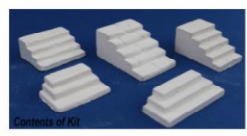

RT- Diorama

Stairs (5 pcs.) Art-No.: 35217

1/35 Scale

Includes: Detailed plaster parts.