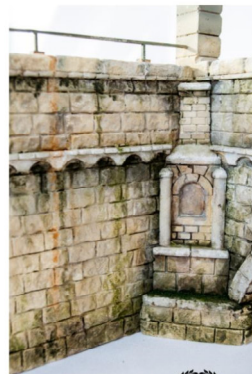

Made in Germany
www.rt-diorama.de

ROAD BARRIERS

INCLUDES TWO 2X2 AND TWO 2X4 CONCRETE BARRIERS

SCALE 1:35
NO.:35639

RT- Diorama

ANTIQUE COLUMNS

INCLUDES SEVERAL MODULAR COLUMNS

SCALE 1:35
NO.:35667

UNASSEMBLED AND UNPAINTED KIT

HIGHLY DETAILED SCALE MODEL KIT

INCLUDES DETAILED CERAMIC PARTS