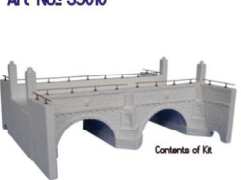

Made in Germany
www.rtdiorama.de

AVAILABLE ON INSTAGRAM
@rtdiorama