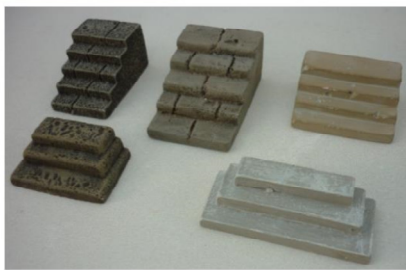

Made in Germany

www.rt-diorama.de