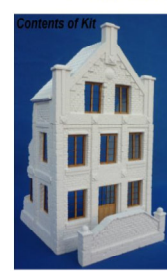

RT- Diorama

City Residenz

Art-No.: 35190

1/35 Scale

Includes: Detailed Laser cut parts, and plaster parts