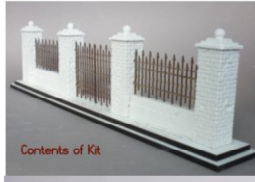

1/35
Scale

Made in Germany
www.rt-diorama.de

RT- Diorama

Brick wall with iron fence

Art-No.: 35275

1/35
Scale

Contents of Kit

Includes:
Detailed Laser cut parts
and plaster parts.