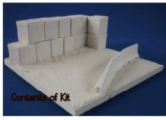

RT- Diorama

Diorama Base: "Dessert-Street"

1/35 Scale

Art-No.: 35261

Includes: Plaster parts, and ground scatter.

Basic Dimensions: 19,8cm x 19cm

&