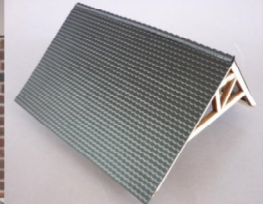

1/35
Scale

Made in Germany
www.rt-diorama.de