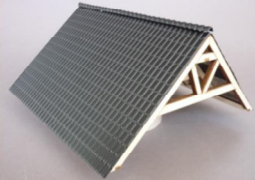

Made in Germany
www.rt-diorama.de