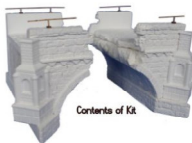

RT- Diorama

Destroyed bridge section 1/35 Scale

Art-No.: 35014

Includes:
Detailed Laser cut parts, plaster parts