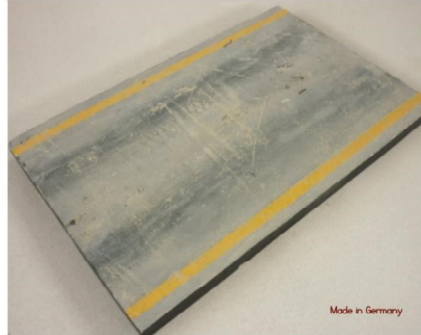

Made in Germany

RT- Diorama

Hesco Set (5 pcs.)

1/35 Scale

Art-No.: 35264

Includes: Unassembled Plaster Model Kit. Incl. Scatter material.

&

Contents of Kit

www.rt-diorama.de