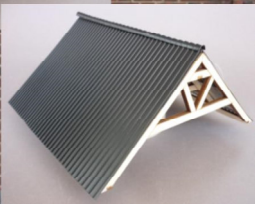

www.rt-diorama.de

Made in Germany

RT- Diorama

Diorama Accessories
WWII and modern Series

Trapezoidal sheet, black
Art-Nr.: 35272

1/35
Scale

Made in Germany
www.rt-diorama.de

RT- Diorama