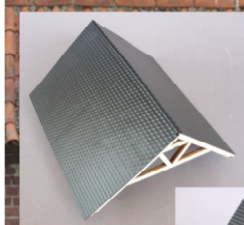

Diorama Accessories
WWII and modern Series

Roof Tiles black
Art-Nr.: 35273

1/35
Scale

Made in Germany
www.rt-diorama.de

RT- Diorama

Diorama Accessories
WWII and modern Series

Plain tiles black
Art-Nr.: 35274