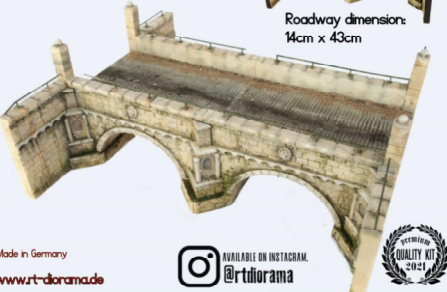

Made in Germany
www.rtdiorama.de

AVAILABLE ON INSTAGRAM
@rtdiorama