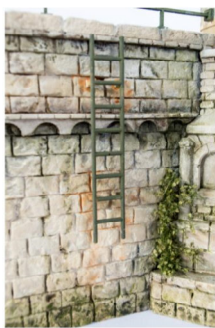

Made in Germany
www.rt-diorama.de

RT- Diorama

Bridge pillars 1/35 Scale

Art-No.: 35017