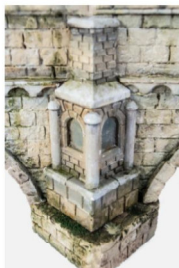

RT- Diorama

Bridge pillars 1/35 Scale

Art-No.: 35017

Made in Germany
www.rt-diorama.de

ROAD BARRIERS

INCLUDES TWO 2X2 AND TWO 2X4 CONCRETE BARRIERS

SCALE 1:35
NO.:35639

RT- Diorama

ANTIQUE COLUMNS

INCLUDES SEVERAL MODULAR COLUMNS

SCALE 1:35
NO.:35667

UNASSEMBLED AND UNPAINTED KIT

HIGHLY DETAILED SCALE MODEL KIT

INCLUDES DETAILED CERAMIC PARTS