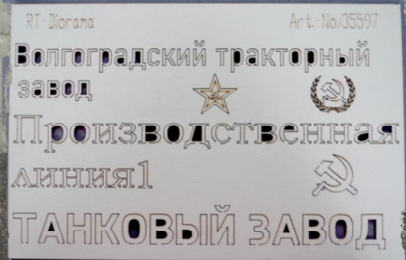

RT-Diorama

LASERCUT-SERIES

Soviet Factory Signs
Item-No.: 35597

Includes:
Detailed laser cut parts

1/35
Scale