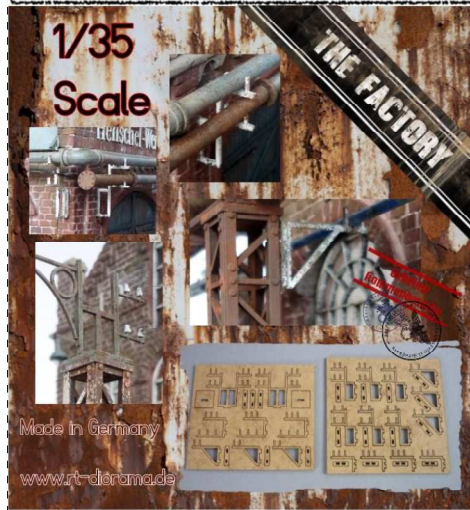

RT-Diorama

LASERCUT-SERIES

Various Brackets
Item-No.: 35586

Includes detailed
laser cut parts

1/35
Scale

Made in Germany
www.rtdiorama.de