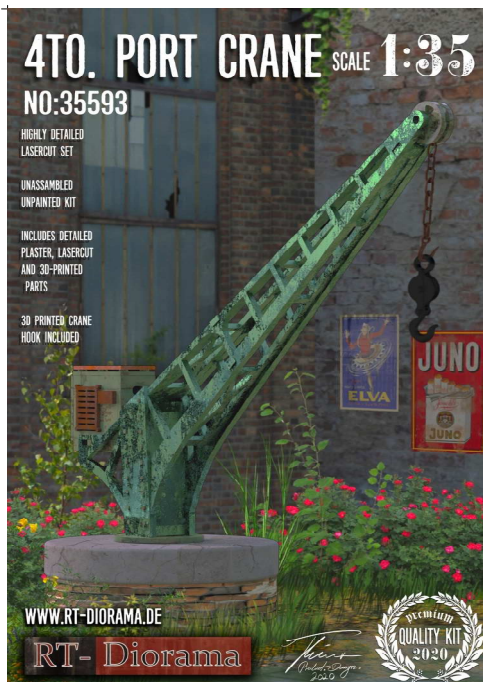

WWW.RT-DIORAMA.DE

RT-Diorama

RT-Diorama

LASERCUT-SERIES

Soviet Symbols
Item-No.: 35595

Includes:
Detailed laser cut parts